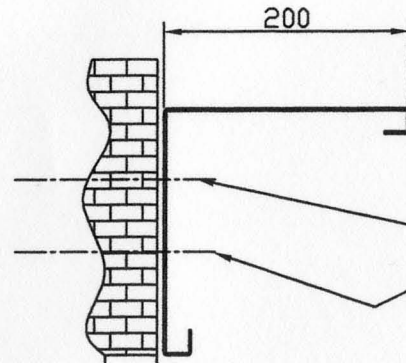

FIXING SLOTS TO ALLOW FOR EXPANSION

100

GUIDE RAIL TYPE - FACE FIXED

2 ROWS OF SLOTS TO ALLOW FOR FIXING & EXPANSION AT 600mm CENTRES

200

STANDARD REVEAL FIX

FIXING SLOTS TO ALLOW FOR EXPANSION

100

GUIDE RAIL TYPE - FIXED WITHIN

2 ROWS OF SLOTS TO ALLOW FOR FIXING & EXPANSION AT 600mm CENTRES

STANDARD BACK FIX

DO NOT SCALE

| | | |
|---------------------------|---|--------------|
| DRAWN BY J.c. | A1 SHUTTERS LIMITED | |
| CHECKED BY | PART NAME | |
| PROJECTION FIRST ANGLE | DESCRIPTION: GUIDE & BOX FIXING DETAILS FOR FLAMESHIELD 120 FIRE CURTAIN | |
| | PART No. | DO NOT SCALE |