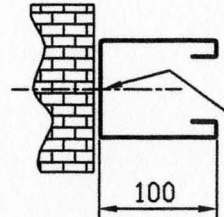

FIXING SLOTS TO ALLOW FOR EXPANSION

100

GUIDE RAIL TYPE - FACE FIXED

2 ROWS OF SLOTS TO ALLOW FOR FIXING & EXPANSION AT 600mm CENTRES

200

STANDARD REVEAL FIX

FIXING SLOTS TO ALLOW FOR EXPANSION

100

GUIDE RAIL TYPE - FIXED WITHIN

2 ROWS OF SLOTS TO ALLOW FOR FIXING & EXPANSION AT 600mm CENTRES

STANDARD BACK FIX

DO NOT SCALE

| | | |
|---------------------------|---|--------------|
| DRAWN BY J.c. | A1 SHUTTERS LIMITED | |
| CHECKED BY | PART NAME | |
| PROJECTION FIRST ANGLE | DESCRIPTION: GUIDE & BOX FIXING DETAILS FOR FLAMESHIELD 120 FIRE CURTAIN | |
| | PART No. | DO NOT SCALE |