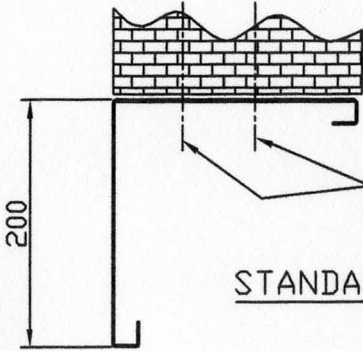

FIXING SLOTS TO ALLOW FOR EXPANSION

100

GUIDE RAIL TYPE - FACE FIXED

2 ROWS OF SLOTS TO ALLOW FOR FIXING & EXPANSION AT 600mm CENTRES

200

STANDARD REVEAL FIX

FIXING SLOTS TO ALLOW FOR EXPANSION

100

GUIDE RAIL TYPE - FIXED WITHIN

2 ROWS OF SLOTS TO ALLOW FOR FIXING & EXPANSION AT 600mm CENTRES

STANDARD BACK FIX

DO NOT SCALE

| | | |
|---------------------------|---|--------------|
| DRAWN BY J.c. | A1 SHUTTERS LIMITED | |
| CHECKED BY | PART NAME | |
| PROJECTION FIRST ANGLE | DESCRIPTION: GUIDE & BOX FIXING DETAILS FOR FLAMESHIELD 120 FIRE CURTAIN | |
| | PART No. | DO NOT SCALE |